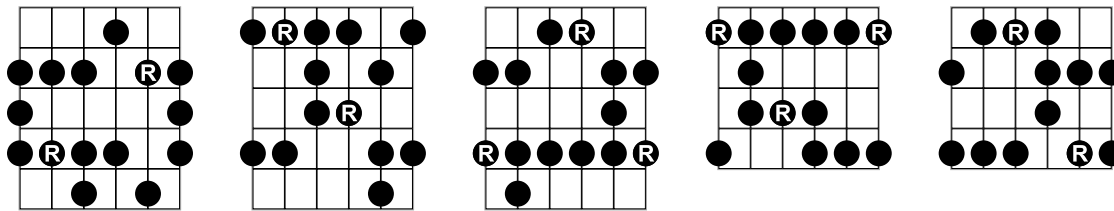

Blues Scale

CAGED Shapes

3NPS Fingerings